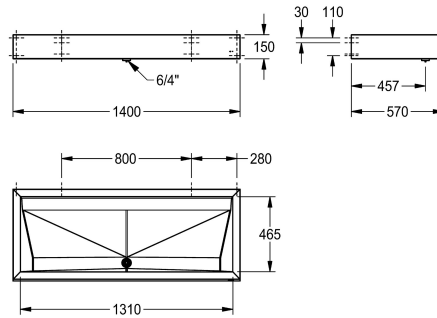

KWC PRESTIGE Washtrough

Modell-Linie: SATURN | PREL214
Washbasins & Washtroughs | Washtroughs

KWC-No.

2000100790
Width 1200 mm

2000100791
Width 1800 mm

2000100787
Width 1400 mm

2000100789
Width 2100 mm

overall width

1,200 mm

1,800 mm

1,400 mm

2,100 mm

Wash trough PRESTIGE, for wall mounting in single-row, stainless steel, surface satin finished, material thickness 1.2 mm, with 1 1/2" flat perforated waste, with bracket, includes stainless steel screws and dowels.

with 2 wash places
Dimensions 1400 x 150 x 570 mm (W x H x D)

Technical Data

bowl - bowl height

114 mm

bowl - depth

465 mm

bowl - width

1,310 mm

overall depth

570 mm

overall height

150 mm

overall width

1,400 mm

rear upstand

no