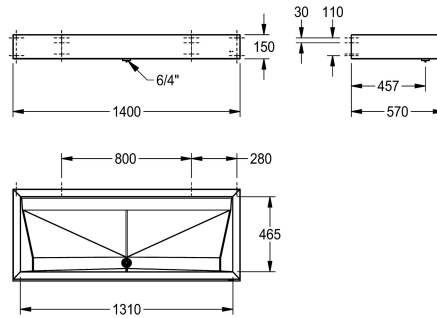

### KWC-No.

**2000100790**  
Width 1200 mm

**2000100791**  
Width 1800 mm

**2000100787**  
Width 1400 mm

**2000100789**  
Width 2100 mm

### Total bredd

1,200 mm

1,800 mm

1,400 mm

2,100 mm

Wash trough PRESTIGE, for wall mounting in single-row, stainless steel, surface satin finished, material thickness 1.2 mm, with 1 1/2" flat perforated waste, with bracket, includes stainless steel screws and dowels.

with 2 wash places  
Dimensions 1400 x 150 x 570 mm (W x H x D)

### Technical Data

Skål- skål djup

114 mm

Skål - djup

465 mm

Skål - vidd

1,310 mm

Material