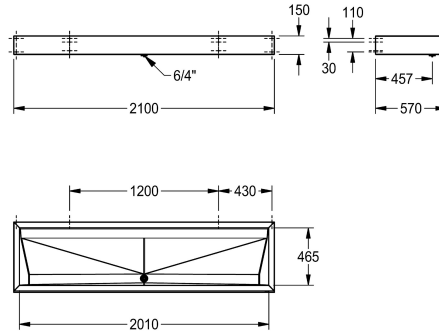

KWC PRESTIGE Washtrough

Modell-Linie: SATURN | PREL321
Washbasins & Washtroughs | Washtroughs

KWC-No.

2000100790
Width 1200 mm

2000100791
Width 1800 mm

2000100787
Width 1400 mm

2000100789
Width 2100 mm

overall width

1,200 mm

1,800 mm

1,400 mm

2,100 mm

Wash trough PRESTIGE, for wall mounting in single-row, stainless steel, surface satin finished, material thickness 1.2 mm, with 1 1/2" flat perforated waste, with bracket, includes stainless steel screws

and dowels.

Dimensions 2100 x 150 x 570 mm (W x H x D), with 3 wash places

Technical Data

bowl - bowl height	114 mm
bowl - depth	465 mm
bowl - width	2,010 mm
material	stainless steel
material code	1.4301 Chrome Nickel steel V2A
material thickness	1.2 mm
number of waste holes	1
overall depth	570 mm
overall height	150 mm
overall width	2,100 mm
rear upstand	no
splash back	no
surface finish	satin finished
type of mounting	wall mounting
type of waste kit	flat perforated waste
number of wash places	3
waste hole position	centre front
waste hole projection	457 mm
waste kit included	yes