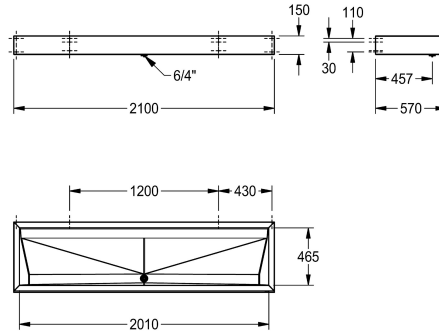

KWC PRESTIGE Washtrough

Modell-Linie: SATURN | PREL321
Washbasins & Washtroughs | Washtroughs

KWC-No.

2000100790
Width 1200 mm

2000100791
Width 1800 mm

2000100787
Width 1400 mm

2000100789
Width 2100 mm

overall width

1,200 mm

1,800 mm

1,400 mm

2,100 mm

Wash trough PRESTIGE, for wall mounting in single-row, stainless steel, surface satin finished, material thickness 1.2 mm, with 1 1/2" flat perforated waste, with bracket, includes stainless steel screws

and dowels.

Dimensions 2100 x 150 x 570 mm (W x H x D), with 3 wash places

Technical Data

bowl - bowl height	114 mm
bowl - depth	465 mm
bowl - width	2,010 mm
material	stainless steel
material code	1.4301 Chrome Nickel steel V2A
material thickness	1.2 mm
number of waste holes	1
overall depth	570 mm
overall height	150 mm
overall width	2,100 mm
rear upstand	no
splash back	no
surface finish	satin finished
type of mounting	wall mounting
type of waste kit	flat perforated waste
number of wash places	3
waste hole position	centre front
waste hole projection	457 mm
waste kit included	yes