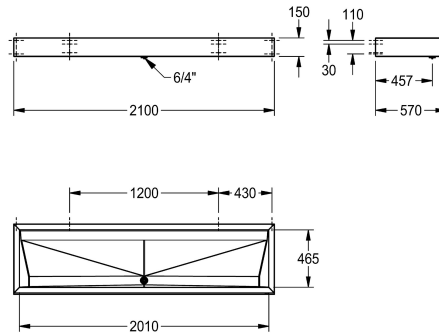

### KWC-No.

**2000100790**  
Width 1200 mm

**2000100791**  
Width 1800 mm

**2000100787**  
Width 1400 mm

**2000100789**  
Width 2100 mm

### overall width

1,200 mm

1,800 mm

1,400 mm

2,100 mm

Wash trough PRESTIGE, for wall mounting in single-row, stainless steel, surface satin finished, material thickness 1.2 mm, with 1 1/2" flat perforated waste, with bracket, includes stainless steel screws

and dowels.

Dimensions 2100 x 150 x 570 mm (W x H x D), with 3 wash places

### Technical Data

bowl - bowl height

114 mm

bowl - depth

465 mm

bowl - width

2,010 mm

material