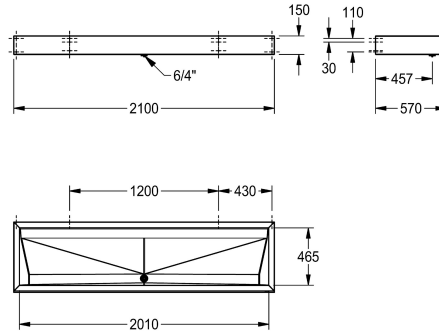

KWC PRESTIGE Washtrough

Modell-Linie: SATURN | PREL321
Tvättställ | Tvättränna

KWC-No.

2000100790
Width 1200 mm

2000100791
Width 1800 mm

2000100787
Width 1400 mm

2000100789
Width 2100 mm

Total bredd

1,200 mm

1,800 mm

1,400 mm

2,100 mm

Wash trough PRESTIGE, for wall mounting in single-row, stainless steel, surface satin finished, material thickness 1.2 mm, with 1 1/2" flat perforated waste, with bracket, includes stainless steel screws

and dowels.

Dimensions 2100 x 150 x 570 mm (W x H x D), with 3 wash places

Technical Data

Skål - skål djup

114 mm

Skål - djup

465 mm

Skål - vidd

2,010 mm

Material

Rostfritt stål

Materialkod

1.4301

Material tjocklek

1.2 mm

Antal avloppshål

1

Övergripande djup

570 mm

Total höjd

150 mm

Total bredd

2,100 mm

Bakre stående

Nej

Utslagsback

Nej

Ytfinish

Satin yta

Typ av montering

Väggmontering

Typ av avfallsbehållare

Plant perforerad avloppsil

Antal tvättplatser

3

Avfalls håls placering

Centrum fram

Avfalls håls beräkning

457 mm

avfallsbehållare ingår

Ja