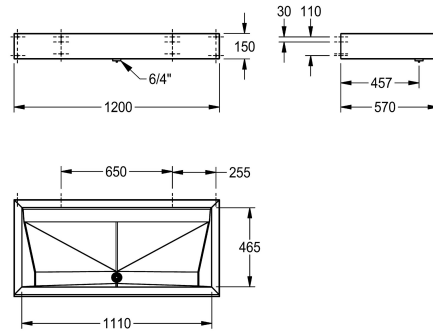

KWC PRESTIGE Washtrough

Modell-Linie: SATURN | PRES212
Washbasins & Washtroughs | Washtroughs

KWC-No.

2000100790
Width 1200 mm

2000100791
Width 1800 mm

2000100787
Width 1400 mm

2000100789
Width 2100 mm

overall width

1,200 mm

1,800 mm

1,400 mm

2,100 mm

Wash trough PRESTIGE, for wall mounting in single-row, stainless steel, surface satin finished, material thickness 1.2 mm, with 1 1/2" flat perforated waste, with bracket, includes stainless steel screws

and dowels.

Dimensions 1200 x 150 x 570 mm (W x H x D), with 2 wash places

Technical Data

bowl - bowl height

114 mm

bowl - depth

465 mm

bowl - width

1,110 mm

material

stainless steel

material code

1.4301 Chrome Nickel steel V2A

material thickness

1.2 mm

number of waste holes

1

overall depth

570 mm

overall height

150 mm

overall width

1,200 mm

rear upstand

no

splash back

no

surface finish

satin finished

type of mounting

wall mounting

type of waste kit

flat perforated waste

number of wash places

2

waste hole position

centre front

waste hole projection

457 mm

waste kit included

yes