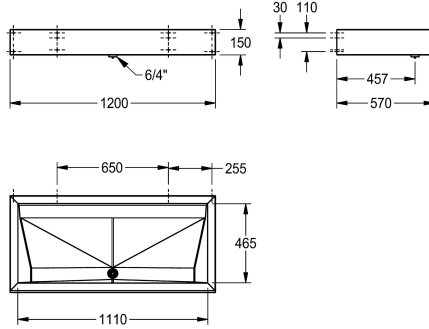

KWC PRESTIGE Washtrough

Modell-Linie: SATURN | PRES212
Washbasins & Washtroughs | Washtroughs

KWC-No.

2000100790
Width 1200 mm

2000100791
Width 1800 mm

2000100787
Width 1400 mm

2000100789
Width 2100 mm

overall width

1,200 mm

1,800 mm

1,400 mm

2,100 mm

Wash trough PRESTIGE, for wall mounting in single-row, stainless steel, surface satin finished, material thickness 1.2 mm, with 1 1/2" flat perforated waste, with bracket, includes stainless steel screws

and dowels.

Dimensions 1200 x 150 x 570 mm (W x H x D), with 2 wash places

Technical Data

bowl - bowl height	114 mm
bowl - depth	465 mm
bowl - width	1,110 mm
material	stainless steel
material code	1.4301 Chrome Nickel steel V2A
material thickness	1.2 mm
number of waste holes	1
overall depth	570 mm
overall height	150 mm
overall width	1,200 mm
rear upstand	no
splash back	no
surface finish	satin finished
type of mounting	wall mounting
type of waste kit	flat perforated waste
number of wash places	2
waste hole position	centre front
waste hole projection	457 mm
waste kit included	yes