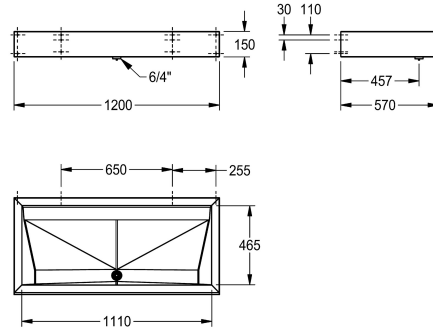

KWC PRESTIGE Washtrough

Modell-Linie: SATURN | PRES212
Washbasins & Washtroughs | Washtroughs

KWC-No.

2000100790
Width 1200 mm

2000100791
Width 1800 mm

2000100787
Width 1400 mm

2000100789
Width 2100 mm

overall width

1,200 mm

1,800 mm

1,400 mm

2,100 mm

Wash trough PRESTIGE, for wall mounting in single-row, stainless steel, surface satin finished, material thickness 1.2 mm, with 1 1/2" flat perforated waste, with bracket, includes stainless steel screws

and dowels.

Dimensions 1200 x 150 x 570 mm (W x H x D), with 2 wash places

Technical Data

bowl - bowl height

114 mm

bowl - depth

465 mm

bowl - width

1,110 mm

material

stainless steel

material code

1.4301 Chrome Nickel steel V2A

material thickness

1.2 mm

number of waste holes

1

overall depth

570 mm

overall height

150 mm

overall width

1,200 mm

rear upstand

no

splash back

no

surface finish

satin finished

type of mounting

wall mounting

type of waste kit

flat perforated waste

number of wash places

2

waste hole position

centre front

waste hole projection

457 mm

waste kit included

yes