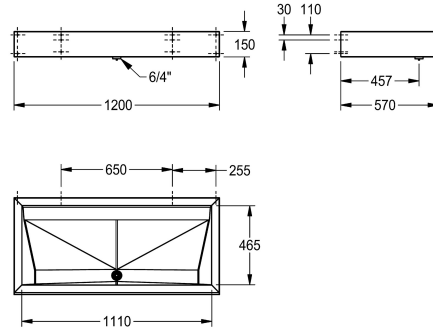

KWC PRESTIGE Washtrough

Modell-Linie: SATURN | PRES212
Washbasins & Washtroughs | Washtroughs

KWC-No.

2000100790
Width 1200 mm

2000100791
Width 1800 mm

2000100787
Width 1400 mm

2000100789
Width 2100 mm

overall width

1,200 mm

1,800 mm

1,400 mm

2,100 mm

Wash trough PRESTIGE, for wall mounting in single-row, stainless steel, surface satin finished, material thickness 1.2 mm, with 1 1/2" flat perforated waste, with bracket, includes stainless steel screws

and dowels.

Dimensions 1200 x 150 x 570 mm (W x H x D), with 2 wash places

Technical Data

| | |
|-----------------------|--------------------------------|
| bowl - bowl height | 114 mm |
| bowl - depth | 465 mm |
| bowl - width | 1,110 mm |
| material | stainless steel |
| material code | 1.4301 Chrome Nickel steel V2A |
| material thickness | 1.2 mm |
| number of waste holes | 1 |
| overall depth | 570 mm |
| overall height | 150 mm |
| overall width | 1,200 mm |
| rear upstand | no |
| splash back | no |
| surface finish | satin finished |
| type of mounting | wall mounting |
| type of waste kit | flat perforated waste |
| number of wash places | 2 |
| waste hole position | centre front |
| waste hole projection | 457 mm |
| waste kit included | yes |