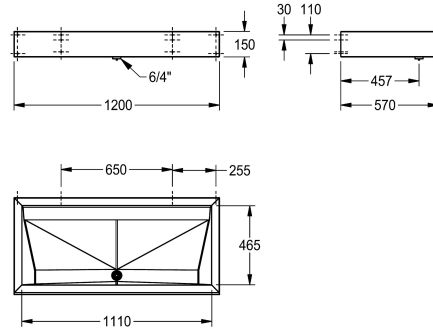

KWC PRESTIGE Washtrough

Modell-Linie: SATURN | PRES212
Washbasins & Washtroughs | Washtroughs

KWC-No.

2000100790
Width 1200 mm

2000100791
Width 1800 mm

2000100787
Width 1400 mm

2000100789
Width 2100 mm

overall width

1,200 mm

1,800 mm

1,400 mm

2,100 mm

Wash trough PRESTIGE, for wall mounting in single-row, stainless steel, surface satin finished, material thickness 1.2 mm, with 1 1/2" flat perforated waste, with bracket, includes stainless steel screws

and dowels.

Dimensions 1200 x 150 x 570 mm (W x H x D), with 2 wash places

Technical Data

bowl - bowl height	114 mm
bowl - depth	465 mm
bowl - width	1,110 mm
material	stainless steel
material code	1.4301 Chrome Nickel steel V2A
material thickness	1.2 mm
number of waste holes	1
overall depth	570 mm
overall height	150 mm
overall width	1,200 mm
rear upstand	no
splash back	no
surface finish	satin finished
type of mounting	wall mounting
type of waste kit	flat perforated waste
number of wash places	2
waste hole position	centre front
waste hole projection	457 mm
waste kit included	yes