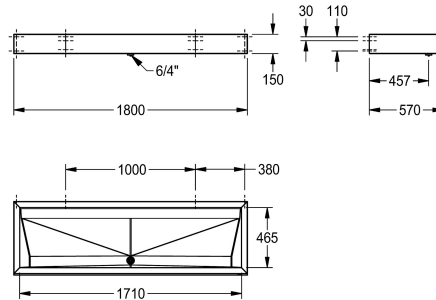

KWC PRESTIGE Washtrough

Modell-Linie: SATURN | PRES318
Washbasins & Washtroughs | Washtroughs

KWC-No.

2000100790
Width 1200 mm

2000100791
Width 1800 mm

2000100787
Width 1400 mm

2000100789
Width 2100 mm

overall width

1,200 mm

1,800 mm

1,400 mm

2,100 mm

Wash trough PRESTIGE, for wall mounting in single-row, stainless steel, surface satin finished, material thickness 1.2 mm, with 1 1/2" flat perforated waste, with bracket, includes stainless steel screws

and dowels.

Dimensions 1800 x 150 x 570 mm (W x H x D), with 3 wash places

Technical Data

bowl - bowl height	114 mm
bowl - depth	465 mm
bowl - width	1,710 mm
material	stainless steel
material code	1.4301 Chrome Nickel steel V2A
material thickness	1.2 mm
number of waste holes	1
overall depth	570 mm
overall height	150 mm
overall width	1,800 mm
rear upstand	no
splash back	no
surface finish	satin finished
type of mounting	wall mounting
type of waste kit	flat perforated waste
number of wash places	3
waste hole position	centre front
waste hole projection	457 mm
waste kit included	yes