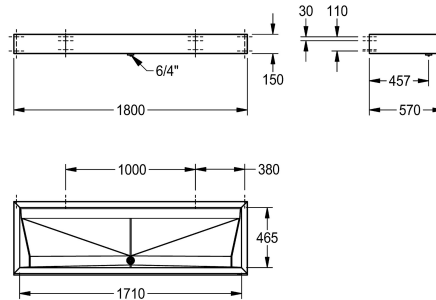

### KWC-No.

**2000100790**  
Width 1200 mm

**2000100791**  
Width 1800 mm

**2000100787**  
Width 1400 mm

**2000100789**  
Width 2100 mm

### overall width

1,200 mm

1,800 mm

1,400 mm

2,100 mm

Wash trough PRESTIGE, for wall mounting in single-row, stainless steel, surface satin finished, material thickness 1.2 mm, with 1 1/2" flat perforated waste, with bracket, includes stainless steel screws

and dowels.

Dimensions 1800 x 150 x 570 mm (W x H x D), with 3 wash places

### Technical Data

bowl - bowl height

114 mm

bowl - depth

465 mm

bowl - width

1,710 mm

material