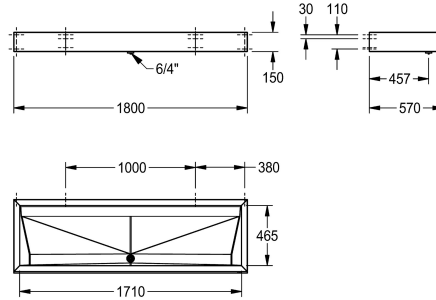

KWC PRESTIGE Washtrough

Modell-Linie: SATURN | PRES318
Washbasins & Washtroughs | Washtroughs

KWC-No.

2000100790
Width 1200 mm

2000100791
Width 1800 mm

2000100787
Width 1400 mm

2000100789
Width 2100 mm

overall width

1,200 mm

1,800 mm

1,400 mm

2,100 mm

Wash trough PRESTIGE, for wall mounting in single-row, stainless steel, surface satin finished, material thickness 1.2 mm, with 1 1/2" flat perforated waste, with bracket, includes stainless steel screws

and dowels.

Dimensions 1800 x 150 x 570 mm (W x H x D), with 3 wash places

Technical Data

bowl - bowl height	114 mm
bowl - depth	465 mm
bowl - width	1,710 mm
material	stainless steel
material code	1.4301 Chrome Nickel steel V2A
material thickness	1.2 mm
number of waste holes	1
overall depth	570 mm
overall height	150 mm
overall width	1,800 mm
rear upstand	no
splash back	no
surface finish	satin finished
type of mounting	wall mounting
type of waste kit	flat perforated waste
number of wash places	3
waste hole position	centre front
waste hole projection	457 mm
waste kit included	yes