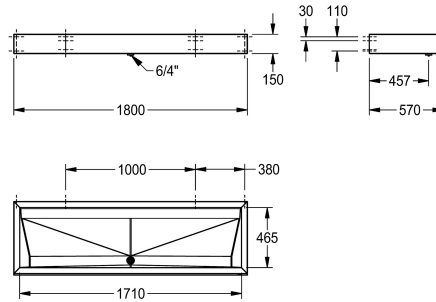

KWC PRESTIGE Washtrough

Modell-Linie: SATURN | PRES318
Tvättställ | Tvättränna

KWC-No.

2000100790
Width 1200 mm

2000100791
Width 1800 mm

2000100787
Width 1400 mm

2000100789
Width 2100 mm

Total bredd

1,200 mm

1,800 mm

1,400 mm

2,100 mm

Wash trough PRESTIGE, for wall mounting in single-row, stainless steel, surface satin finished, material thickness 1.2 mm, with 1 1/2" flat perforated waste, with bracket, includes stainless steel screws

and dowels.

Dimensions 1800 x 150 x 570 mm (W x H x D), with 3 wash places

Technical Data

Skål - skål djup

114 mm

Skål - djup

465 mm

Skål - vidd

1,710 mm

Material

Rostfritt stål

Materialkod

1.4301

Material tjocklek

1.2 mm

Antal avloppshål

1

Övergripande djup

570 mm

Total höjd

150 mm

Total bredd

1,800 mm

Bakre stående

Nej

Utslagsback

Nej

Ytfinish

Satin yta

Typ av montering

Väggmontering

Typ av avfallsbehållare

Plant perforerad avloppsil

Antal tvättplatser

3

Avfalls håls placering

Centrum fram

Avfalls håls beräkning

457 mm

avfallsbehållare ingår

Ja