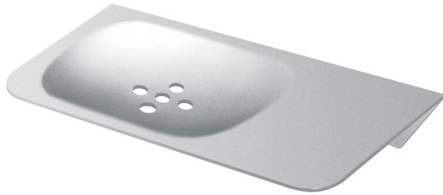

KWC

Soap and shower gel tray

Modell-Linie: CHRONOS | CHR644

Accessories | Shelves

KWC-No.

2000100804

Dimensions 180 x 40 x 100 mm (W x H x D)

Soap and shower gel holder for wall mounting, nickel chromium steel, surface satin finish, material thickness 2.0 mm, deep drawn soap tray with drain holes, lateral shelf, rounded edges, includes

stainless steel screws and dowels.

Dimensions 180 x 40 x 100 mm (W x H x D)

Technical Data

material
material code
material thickness
overall depth
overall height
overall width
surface finish
type of fixing
type of mounting

stainless steel
1.4301 Chrome Nickel steel V2A
2 mm
100 mm
40 mm
180 mm
satin finished
screw
wall mounting