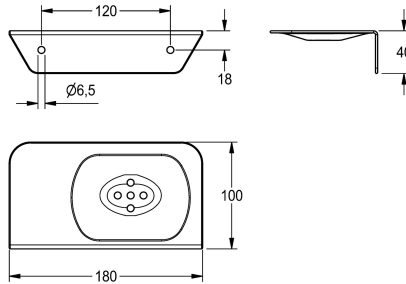

KWC

Soap and shower gel tray

Modell-Linie: CHRONOS | CHR644

Accessories | Shelves

KWC-No.

2000100804

Dimensions 180 x 40 x 100 mm (W x H x D)

Soap and shower gel holder for wall mounting, nickel chromium steel, surface satin finish, material thickness 2.0 mm, deep drawn soap tray with drain holes, lateral shelf, rounded edges, includes

stainless steel screws and dowels.

Dimensions 180 x 40 x 100 mm (W x H x D)

Technical Data

material
material code
material thickness
overall depth
overall height
overall width
surface finish
type of fixing
type of mounting

stainless steel
1.4301 Chrome Nickel steel V2A
2 mm
100 mm
40 mm
180 mm
satin finished
screw
wall mounting