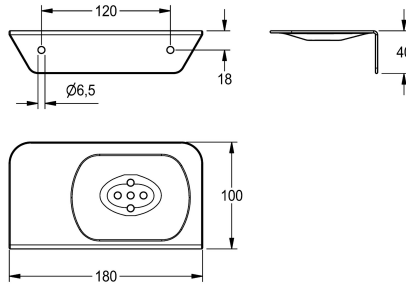

KWC

Soap and shower gel tray

Modell-Linie: CHRONOS | CHR644

Accessories | Shelves

KWC-No.

2000100804

Dimensions 180 x 40 x 100 mm (W x H x D)

Soap and shower gel holder for wall mounting, nickel chromium steel, surface satin finish, material thickness 2.0 mm, deep drawn soap tray with drain holes, lateral shelf, rounded edges, includes

stainless steel screws and dowels.

Dimensions 180 x 40 x 100 mm (W x H x D)

Technical Data

material
material code
material thickness
overall depth
overall height
overall width
surface finish
type of fixing
type of mounting

stainless steel
1.4301 Chrome Nickel steel V2A
2 mm
100 mm
40 mm
180 mm
satin finished
screw
wall mounting