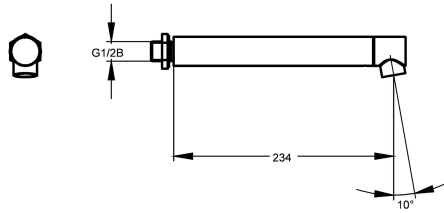

KWC

Wall outlet

Modell-Linie: KREUZBERG | AQRM905

Taps | Complementary parts taps

KWC-No.

2000100805
Projection 234 mm

2000100806
Projection 165 mm

2000100809
Projection 78 mm

spout projection

234 mm

165 mm

78 mm

Wall outlet, DN 15, with theft-proof aerator, polished chromium-plated

brass, projection 234 mm.

Technical Data

angle

10 Degree

spout projection

234 mm

type of spout

wall outlet

volume flow rate at 3 bar

0.1 l/s