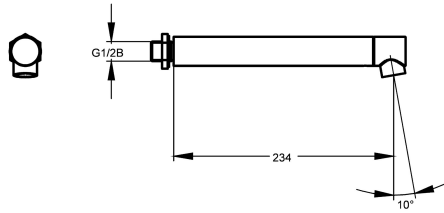

KWC

Wall outlet

Modell-Linie: KREUZBERG | AQRM905

Taps | Complementary parts taps

KWC-No.

2000100805

Projection 234 mm

2000100806

Projection 165 mm

2000100809

Projection 78 mm

spout projection

234 mm

165 mm

78 mm

Wall outlet, DN 15, with theft-proof aerator, polished chromium-plated

brass, projection 234 mm.

Technical Data

angle

10 Degree

spout projection

234 mm

type of spout

wall outlet