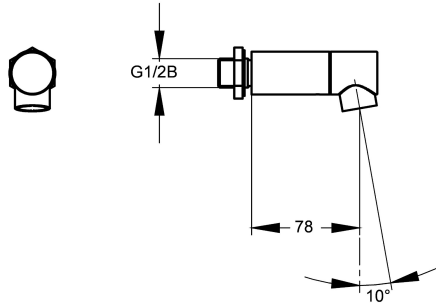

## KWC

Wall outlet

Modell-Linie: KREUZBERG | AQRM907

Taps | Complementary parts taps

### KWC-No.

**2000100805**  
Projection 234 mm

**2000100806**  
Projection 165 mm

**2000100809**  
Projection 78 mm

### spout projection

234 mm

165 mm

78 mm

Wall outlet, DN 15, with theft-proof aerator, polished chromium-plated

brass, projection 78 mm

### Technical Data

angle

10 Degree

spout projection

78 mm

type of spout

wall outlet

volume flow rate at 3 bar