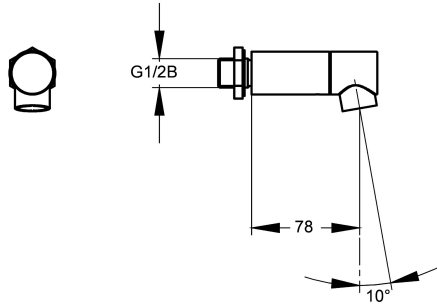

KWC Wall outlet

Modell-Linie: KREUZBERG | AQRM907
Taps | Complementary parts taps

KWC-No.

2000100805
Projection 234 mm

2000100806
Projection 165 mm

2000100809
Projection 78 mm

spout projection

234 mm

165 mm

78 mm

Wall outlet, DN 15, with theft-proof aerator, polished chromium-plated

brass, projection 78 mm

Technical Data

angle
spout projection
type of spout
volume flow rate at 3 bar

10 Degree
78 mm
wall outlet
0.1 l/s