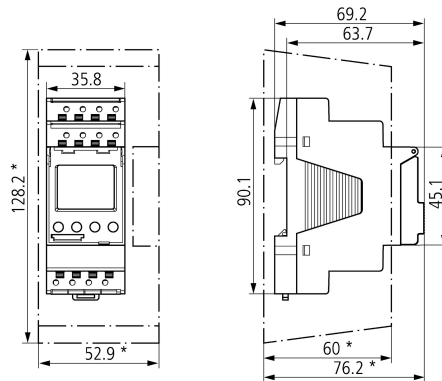

## KWC Timer switch

Modell-Linie: **ELECTRIC-CONTROLS | ZAQUA082**  
Flushing systems | Complementary parts flushings

### KWC-No.

**2000100820**

Switching voltage: 12 – 230 V AC/max.16 A, operating voltage:  
230 V AC

Electronic contactor-timer with two channels, menu-guided display, 84 memory locations for switch-on and switch-off times within the daily and weekly programs. Switchable between summertime and wintertime mode. With 10 years reserve power in the event of a power outage. Easy to operate via 4 keys in a row with date-