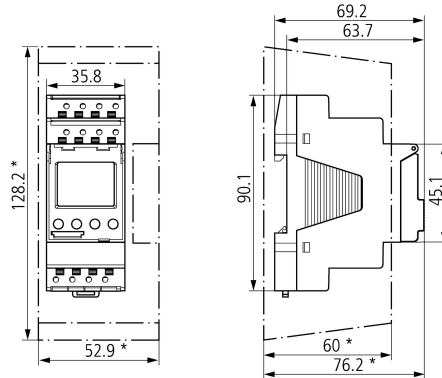

## KWC Timer switch

Modell-Linie: **ELECTRIC-CONTROLS | ZAQUA082**  
Flushing systems | Complementary parts flushings

### KWC-No.

**2000100820**

Switching voltage: 12 – 230 V AC/max.16 A, operating voltage:  
230 V AC

Electronic contactor-timer with two channels, menu-guided display, 84 memory locations for switch-on and switch-off times within the daily and weekly programs. Switchable between summertime and wintertime mode. With 10 years reserve power in the event of a power outage. Easy to operate via 4 keys in a row with date-