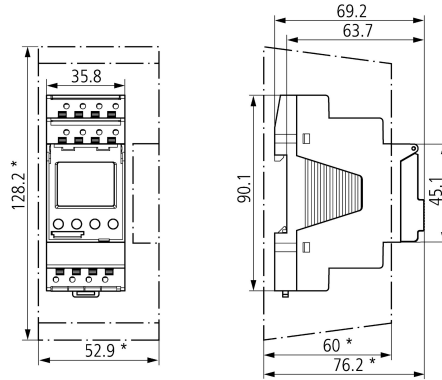

### KWC-No.

**2000100820**

Kytkenjännite: 12-230 V AC / maks.16 A, verkkojännite: 230 V AC

Electronic contactor-timer with two channels, menu-guided display, 84 memory locations for switch-on and switch-off times within the daily and weekly programs. Switchable between summertime and wintertime mode. With 10 years reserve power in the event of a power outage. Easy to operate via 4 keys in a row with date-