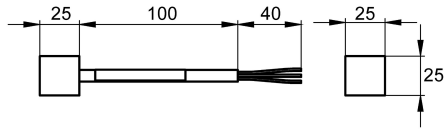

## KWC AQUA3000OPEN Terminating resistor

Modell-Linie: AQUA3000OPEN | ZAQUA014

Water management systems | Complementary parts water management

### KWC-No.

**2000100847**

Terminating resistor – A3000

Terminating resistor – A3000 open for bilaterally terminating the system cable to ensure proper data communication. Consisting of a

terminating resistor for connecting to the electric T-junction of the last fitting.