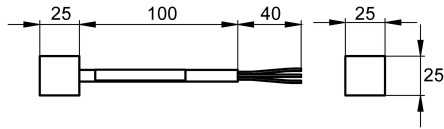

KWC AQUA3000OPEN Terminating resistor

Modell-Linie: AQUA3000OPEN | ZAQUA014

Water management systems | Complementary parts water management

KWC-No.

2000100847

Terminating resistor – A3000

Terminating resistor – A3000 open for bilaterally terminating the system cable to ensure proper data communication. Consisting of a

terminating resistor for connecting to the electric T-junction of the last fitting.