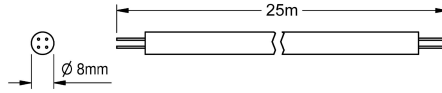

KWC AQUA 3000 open System cable

Modell-Linie: AQUA3000OPEN | ZAQUA078

Water management systems | Complementary parts water management

KWC-No.

2000100801
System cable, 100 m/ring

2000100852
System cable, length 25 m/ring

2000104274
Zero halogen version, length 25 m/ring

2000104272
Zero halogen version, length 100 m/ring

System cable - A3000 open for connecting AQUA 3000 open fittings/system electronic modules. For providing power and communication, 24 V DC.