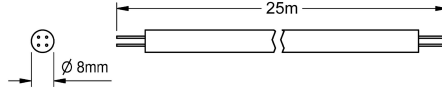

KWC AQUA 3000 open System cable

Modell-Linie: AQUA3000OPEN | ZAQUA078

Water management systems | Complementary parts water management

KWC-No.

2000100801
System cable, 100 m/ring

2000100852
System cable, length 25 m/ring

2000104274
Zero halogen version, length 25 m/ring

2000104272
Zero halogen version, length 100 m/ring

System cable - A3000 open for connecting AQUA 3000 open fittings/system electronic modules. For providing power and communication, 24 V DC.