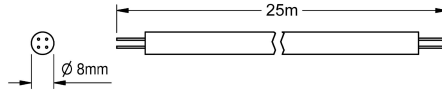

### KWC-No.

---

**2000100801**

System cable, 100 m/ring

---

**2000100852**

System cable, length 25 m/ring

---

**2000104274**

Zero halogen version, length 25 m/ring

---

**2000104272**

Zero halogen version, length 100 m/ring

---

System cable - A3000 open for connecting AQUA 3000 open fittings/system electronic modules. For providing power and communication, 24 V DC.