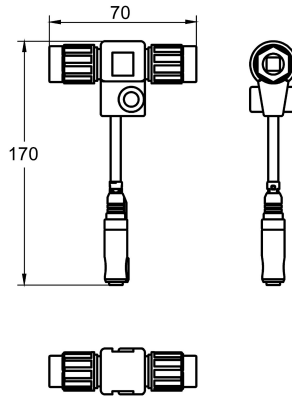

## KWC AQUA3000OPEN

Electrical T junction

Modell-Linie: AQUA3000OPEN | ZAQUA075

Water management systems | Complementary parts water management

### KWC-No.

**2000100853**

Electrical T junction – A3000 open

Electronic T-distribution with protection cap, for connecting electronic module and system cable - A3000 open.

### Technical Data

quantity

1

quantity uom

piece