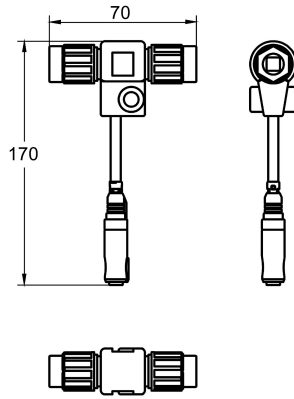

KWC AQUA3000OPEN Electrical T junction

Modell-Linie: AQUA3000OPEN | ZAQUA075
Water management systems | Complementary parts water management

KWC-No.

2000100853

Electrical T junction – A3000 open

Electronic T-distribution with protection cap, for connecting electronic module and system cable - A3000 open.

Technical Data

quantity

1

quantity uom

piece

Optional Accessories

Extension cable

2000101055