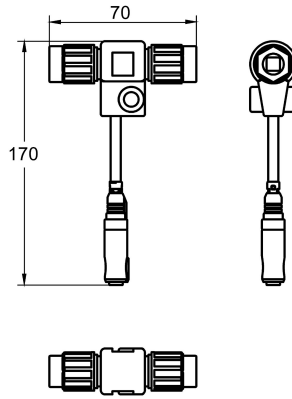

## KWC AQUA3000OPEN Electrical T junction

Modell-Linie: AQUA3000OPEN | ZAQUA075  
Water management systems | Complementary parts water management

### KWC-No.

**2000100853**

Electrical T junction – A3000 open

Electronic T-distribution with protection cap, for connecting electronic module and system cable - A3000 open.

### Technical Data

quantity

1

quantity uom

piece