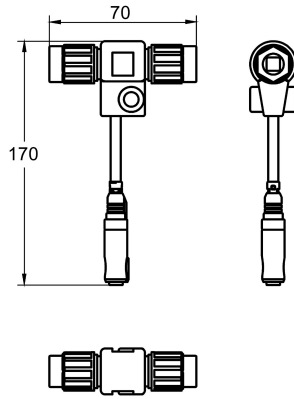

KWC AQUA3000OPEN

Electrical T junction

Modell-Linie: AQUA3000OPEN | ZAQUA075

Water management systems | Complementary parts water management

KWC-No.

2000100853

Electrical T junction – A3000 open

Electronic T-distribution with protection cap, for connecting electronic module and system cable - A3000 open.

Technical Data

quantity

1

quantity uom

piece

Optional Accessories

Extension cable

2000101055