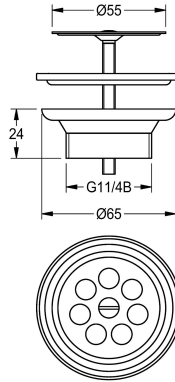

KWC

Strainer waste

Modell-Linie: RONDA | ZANMW901

Washbasins & Washtroughs | Complementary parts wash basins

KWC-No.

2000100854

Strainer waste G 1 1/4 B

Strainer waste, lower part of valve made of plastic, strainer plate made of stainless steel, diameter 55 mm, connection G 1 1/4 B.

Technical Data

quantity

1

quantity uom

piece