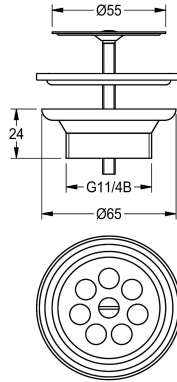

#### KWC-No.

**2000100854**

Strainer waste G 1 1/4 B

Strainer waste, lower part of valve made of plastic, strainer plate made of stainless steel, diameter 55 mm, connection G 1 1/4 B.

#### Technical Data

quantity

1

quantity uom

piece