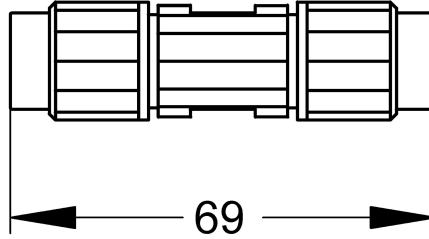

KWC AQUA3000OPEN Coupling for system cable

Modell-Linie: AQUA3000OPEN | ZAQUA013
Water management systems | Complementary parts water management

KWC-No.

2000100857

Coupling for system cable – A3000 open, packaging unit: 5 pieces

Coupling for system cable - A3000 open, packaging unit with 5 pieces.

Technical Data

overall depth	18 mm
overall height	18 mm
overall width	66 mm
quantity	5
quantity uom	pieces