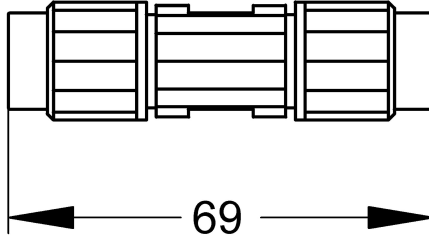

KWC AQUA3000OPEN Coupling for system cable

Modell-Linie: AQUA3000OPEN | ZAQUA013
Water management systems | Complementary parts water management

KWC-No.

2000100857

Coupling for system cable – A3000 open, packaging unit: 5 pieces

Coupling for system cable - A3000 open, packaging unit with 5 pieces.

Technical Data

overall depth	18 mm
overall height	18 mm
overall width	66 mm
quantity	5
quantity uom	pieces