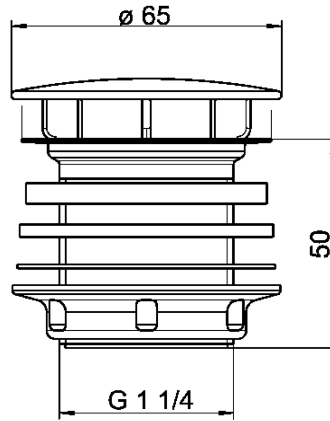

KWC

Dome waste valve

Modell-Linie: RONDA | ZANMW900

Washbasins & Washtroughs | Complementary parts wash basins

KWC-No.

2000100861

Dome waste valve G 1 1/4 B

Dome waste valve, stainless steel/plastic stem valve, chrome-plated plug, with strainer, connection G 1 1/4 B.

Technical Data

quantity

1

quantity uom

piece