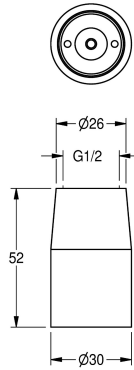

### Shower jet nozzle

Modell-Linie: SHOWERHEADS | AQRM706

Showers | Shower heads

#### KWC-No.

**2000100899**

With 0.15 l/s flow regulator

**2000100900**

With 12.0 l/min flow regulator

#### volume flow rate at 3 bar

0.15 l/s

0.2 l/s

Jet shower head DN 15, polished chromium-plated brass, connection G 1/2. With flow controller 9.0 l/min.

#### Technical Data

diameter nominal

DN 15

minimum flow pressure

1.5 bar

sound insulation

no

surface material