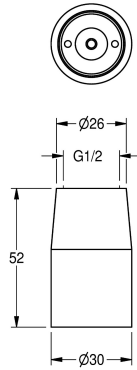

#### KWC-No.

**2000100899**

With 0.15 l/s flow regulator

**2000100900**

With 12.0 l/min flow regulator

#### volume flow rate at 3 bar

0.15 l/s

0.2 l/s

Jet shower head DN 15, polished chromium-plated brass, connection G 1/2. With flow controller 12.0 l/min.

#### Technical Data

diameter nominal

DN 15

minimum flow pressure

1.5 bar

sound insulation

no

surface material