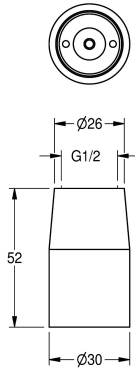

#### KWC-No.

**2000100899**

With 0.15 l/s flow regulator

**2000100900**

With 12.0 l/min flow regulator

#### volume flow rate at 3 bar

0.15 l/s

0.2 l/s

Jet shower head DN 15, polished chromium-plated brass, connection G 1/2. With flow controller 12.0 l/min.

#### Technical Data

diameter nominal

DN 15

minimum flow pressure

1.5 bar

sound insulation

no

surface material