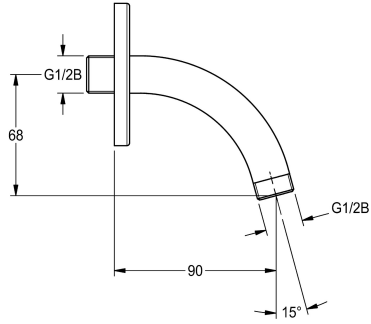

KWC Wall arm

Modell-Linie: **SHOWER-ACCESSORY** | ZAQUA033
Showers | Shower heads

KWC-No.

2000100914

Wall arm with fixed wall flange, high-polished chrome-plated brass

Wall arm with fixed wall flange, polished chromium-plated brass,
connections G 1/2 B on both sides, projection 85 mm.

Technical Data

diameter nominal

DN 15

surface material

chrome

type

cantilever

type of connection

wall connection