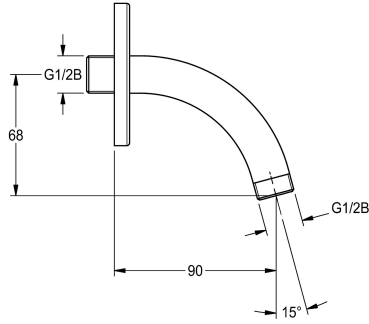

KWC Wall arm

Modell-Linie: **SHOWER-ACCESSORY** | ZAQUA033
Showers | Shower heads

KWC-No.

2000100914

Wall arm with fixed wall flange, high-polished chrome-plated brass

Wall arm with fixed wall flange, polished chromium-plated brass,
connections G 1/2 B on both sides, projection 85 mm.

Technical Data

diameter nominal

DN 15

surface material

chrome

type

cantilever

type of connection

wall connection