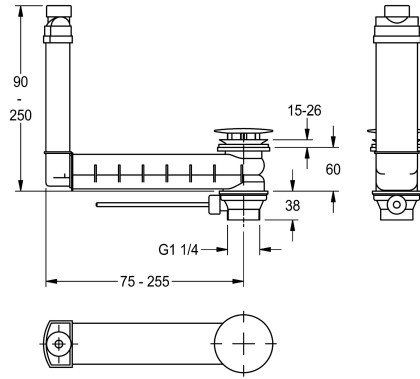

KWC

Drain and overflow set

Modell-Linie: RONDA | ZANMW902

Washbasins & Washtroughs | Complementary parts wash basins

KWC-No.

2000100932

Eccentric drain and overflow G 1 1/4 B

Waste and overflow set DN 32, with cap, for pillar taps with pop-up waste set, for washbasins without overflow hole.

Technical Data

quantity

1

quantity uom

piece