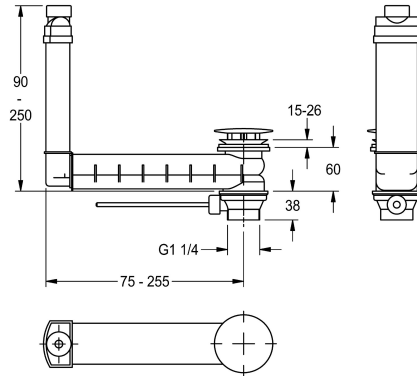

KWC

Drain and overflow set

Modell-Linie: RONDA | ZANMW902

Washbasins & Washtroughs | Complementary parts wash basins

KWC-No.

2000100932

Eccentric drain and overflow G 1 1/4 B

Waste and overflow set DN 32, with cap, for pillar taps with pop-up waste set, for washbasins without overflow hole.

Technical Data

quantity

1

quantity uom

piece