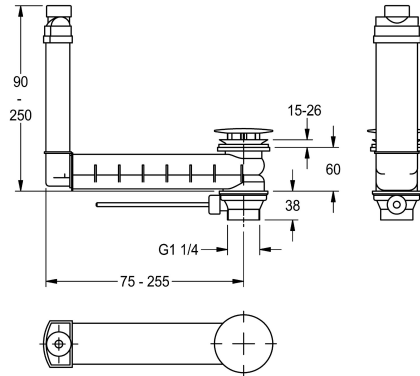

### Drain and overflow set

Modell-Linie: RONDA | ZANMW902

Washbasins & Washtroughs | Complementary parts wash basins

#### KWC-No.

**2000100932**

Eccentric drain and overflow G 1 1/4 B

Waste and overflow set DN 32, with cap, for pillar taps with pop-up waste set, for washbasins without overflow hole.

#### Technical Data

quantity

1

quantity uom

piece