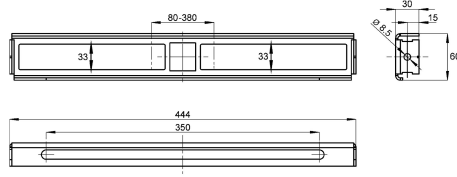

KWC AQUAFIX Fastening module

Modell-Linie: AQUAFIX | ZCMPX152-1

Installations enhet | Kompletterande delar före vägginstallation

KWC-No.

2000100941

AQUAFIX fastening module for installing on-wall wall fittings

AQUAFIX fastening module for installing on-wall wall fittings in conjunction with AQUAFIX installation element for washbasins, steel galvanized, without wall duct, inclusive mounting material.

Dimensions 444 x 72 x 30 mm (B x H x T)