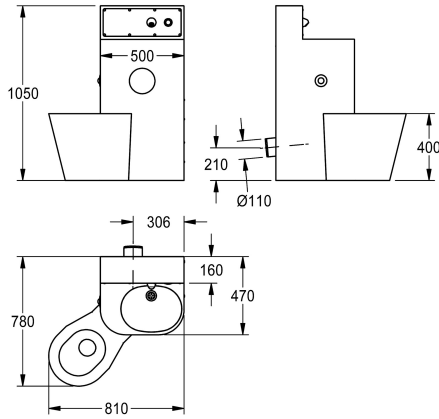

KWC HEAVY-DUTY WC washbasin combination

Modell-Linie: HEAVYDUTY | HDTX815L
Heavy Duty | Prison units

KWC-No.

2000100965

Version with WC pan angled 45° to the left

2000100966

Version with centrally arranged WC pan Dimensions 500 x 1050 x 890 mm (W x H x D)

2000100967

Version with WC pan angled 45° to the right Dimensions 810 x 1050 x 780 mm (W x H x D)

WC position

left

middle

right

Chromium nickel steel WC wash basin combination, satin finish surface for installing against a wall, invisible fixing with grub screws, lockable inspection opening. Mounting stand, material thickness 2 mm with elevated rear wall including wall outlet and press button operation, seamless welded toilet paper roll compartment and seamless moulded oval wash basin with plastic trap. WC pan, material thickness 1.6 mm with full-length skirting, arranged on the left 45 degrees, bowl rim where nothing can hide,

Overall dimensions 810 x 1050 x 780 mm (W x H x D)
WC position on the left

Technical Data

body width	500 mm
front access panel	yes
floor fixing joggle plate	no
inlet size	DN 15
material	stainless steel
material code	1.4301 Chrome Nickel steel V2A
material thickness body	2 mm
material thickness WC	1.5 mm
outlet size	DN 50 / DN 100
overall depth	780 mm
overall height	1,050 mm
overall width	810 mm
overflow	no
pipework material	stainless steel
self closing push buttons	mechanical
toilet roll holder diameter	153 mm
shroud design	round shape
soap dish	no
spout length	83 mm

KWC HEAVY-DUTY
WC washbasin combination

Modell-Linie: HEAVYDUTY | HDTX815L
Heavy Duty | Prison units

surface finish	satin finished
tap with integrated bubbler	no
type of flushing fitting	WC cistern
type of mounting	wall mounting
type of toilet seat	no seat
type of WC	floor standing
upper edge of basin height	850 mm
upstand depth	160 mm
upstand height	200 mm
WC height	400 mm
WC position	left