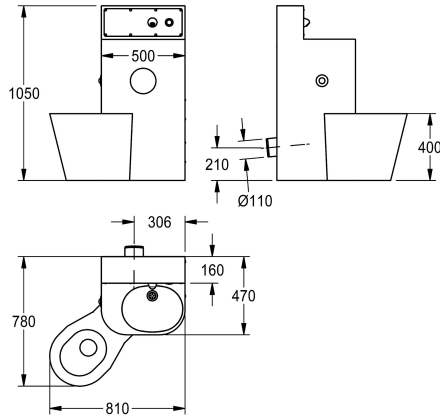

KWC HEAVY-DUTY WC washbasin combination

Modell-Linie: HEAVYDUTY | HDTX815L
Heavy Duty | Prison units

KWC-No.

2000100965

Version with WC pan angled 45° to the left

2000100966

Version with centrally arranged WC pan Dimensions 500 x 1050 x 890 mm (W x H x D)

2000100967

Version with WC pan angled 45° to the right Dimensions 810 x 1050 x 780 mm (W x H x D)

WC position

left

middle

right

Chromium nickel steel WC wash basin combination, satin finish surface for installing against a wall, invisible fixing with grub screws, lockable inspection opening. Mounting stand, material thickness 2 mm with elevated rear wall including wall outlet and press button operation, seamless welded toilet paper roll compartment and seamless moulded oval wash basin with plastic trap. WC pan, material thickness 1.6 mm with full-length skirting, arranged on the left 45 degrees, bowl rim where nothing can hide,

flushing certified pursuant to EN 997, horizontal outlet at the back DN 100. Self-closing gate valve with remote control to connect to premixed hot water or cold water, closing automatically with no blow back. Condensation water-proof concealed cistern with single flush technology (9 or 6 litres) Including fixing material.

Overall dimensions 810 x 1050 x 780 mm (W x H x D)
WC position on the left

Technical Data

body width	500 mm
front access panel	yes
floor fixing joggle plate	no
inlet size	DN 15
material	stainless steel
material code	1.4301 Chrome Nickel steel V2A
material thickness body	2 mm
material thickness WC	1.5 mm
outlet size	DN 50 / DN 100
overall depth	780 mm
overall height	1,050 mm
overall width	810 mm
overflow	no
pipework material	stainless steel
self closing push buttons	mechanical
toilet roll holder diameter	153 mm
shroud design	round shape
soap dish	no
spout length	83 mm