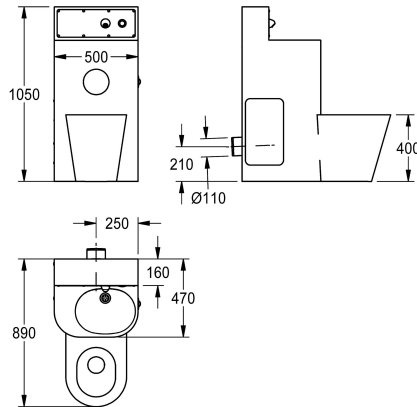

KWC HEAVY-DUTY WC washbasin combination

Modell-Linie: HEAVYDUTY | HDTX815M
Heavy Duty | Prison units

KWC-No.

2000100965

Version with WC pan angled 45° to the left

2000100966

Version with centrally arranged WC pan Dimensions 500 x 1050 x 890 mm (W x H x D)

2000100967

Version with WC pan angled 45° to the right Dimensions 810 x 1050 x 780 mm (W x H x D)

WC position

left

middle

right

Chromium nickel steel WC wash basin combination, satin finish surface for installing against a wall, invisible fixing with grub screws, lockable inspection opening. Mounting stand, material thickness 2 mm with elevated rear wall including wall outlet and press button operation, seamless welded toilet paper roll compartment and seamless moulded oval wash basin with plastic trap. WC pan, material thickness 1.6 mm with full-length skirting, arranged in the middle 90 degrees, bowl rim where nothing can

Overall dimensions 500 x 1050 x 890 mm (W x H x D)
WC position in the middle

Technical Data

body width	500 mm
front access panel	yes
floor fixing joggle plate	no
inlet size	DN 15
material	stainless steel
material code	1.4301 Chrome Nickel steel V2A
material thickness body	2 mm
material thickness WC	1.5 mm
outlet size	DN 50 / DN 100
overall depth	890 mm
overall height	1,050 mm
overall width	500 mm
overflow	no
pipework material	stainless steel
self closing push buttons	mechanical
toilet roll holder diameter	153 mm
shroud design	round shape
soap dish	no
spout length	83 mm

KWC HEAVY-DUTY
WC washbasin combination

Modell-Linie: HEAVYDUTY | HDTX815M
Heavy Duty | Prison units

surface finish	satin finished
tap with integrated bubbler	no
type of flushing fitting	WC cistern
type of mounting	wall mounting
type of toilet seat	no seat
type of WC	floor standing
upper edge of basin height	850 mm
upstand depth	160 mm
upstand height	200 mm
WC height	400 mm
WC position	middle