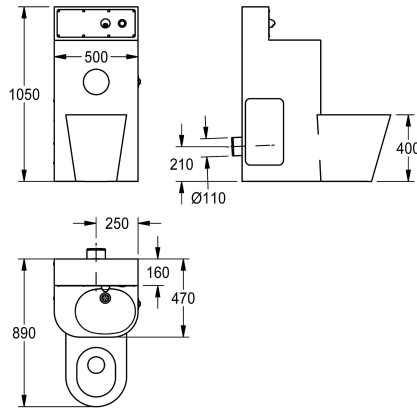

KWC HEAVY-DUTY WC washbasin combination

Modell-Linie: HEAVYDUTY | HDTX815M
Heavy Duty | Prison units

KWC-No.

2000100965

Version with WC pan angled 45° to the left

2000100966

Version with centrally arranged WC pan Dimensions 500 x 1050 x 890 mm (W x H x D)

2000100967

Version with WC pan angled 45° to the right Dimensions 810 x 1050 x 780 mm (W x H x D)

WC position

left

middle

right

Chromium nickel steel WC wash basin combination, satin finish surface for installing against a wall, invisible fixing with grub screws, lockable inspection opening. Mounting stand, material thickness 2 mm with elevated rear wall including wall outlet and press button operation, seamless welded toilet paper roll compartment and seamless moulded oval wash basin with plastic trap. WC pan, material thickness 1.6 mm with full-length skirting, arranged in the middle 90 degrees, bowl rim where nothing can

Overall dimensions 500 x 1050 x 890 mm (W x H x D)
WC position in the middle

Technical Data

body width	500 mm
front access panel	yes
floor fixing joggle plate	no
inlet size	DN 15
material	stainless steel
material code	1.4301 Chrome Nickel steel V2A
material thickness body	2 mm
material thickness WC	1.5 mm
outlet size	DN 50 / DN 100
overall depth	890 mm
overall height	1,050 mm
overall width	500 mm
overflow	no
pipework material	stainless steel
self closing push buttons	mechanical
toilet roll holder diameter	153 mm
shroud design	round shape
soap dish	no
spout length	83 mm

KWC HEAVY-DUTY
WC washbasin combination

Modell-Linie: HEAVYDUTY | HDTX815M
Heavy Duty | Prison units

surface finish	satin finished
tap with integrated bubbler	no
type of flushing fitting	WC cistern
type of mounting	wall mounting
type of toilet seat	no seat
type of WC	floor standing
upper edge of basin height	850 mm
upstand depth	160 mm
upstand height	200 mm
WC height	400 mm
WC position	middle